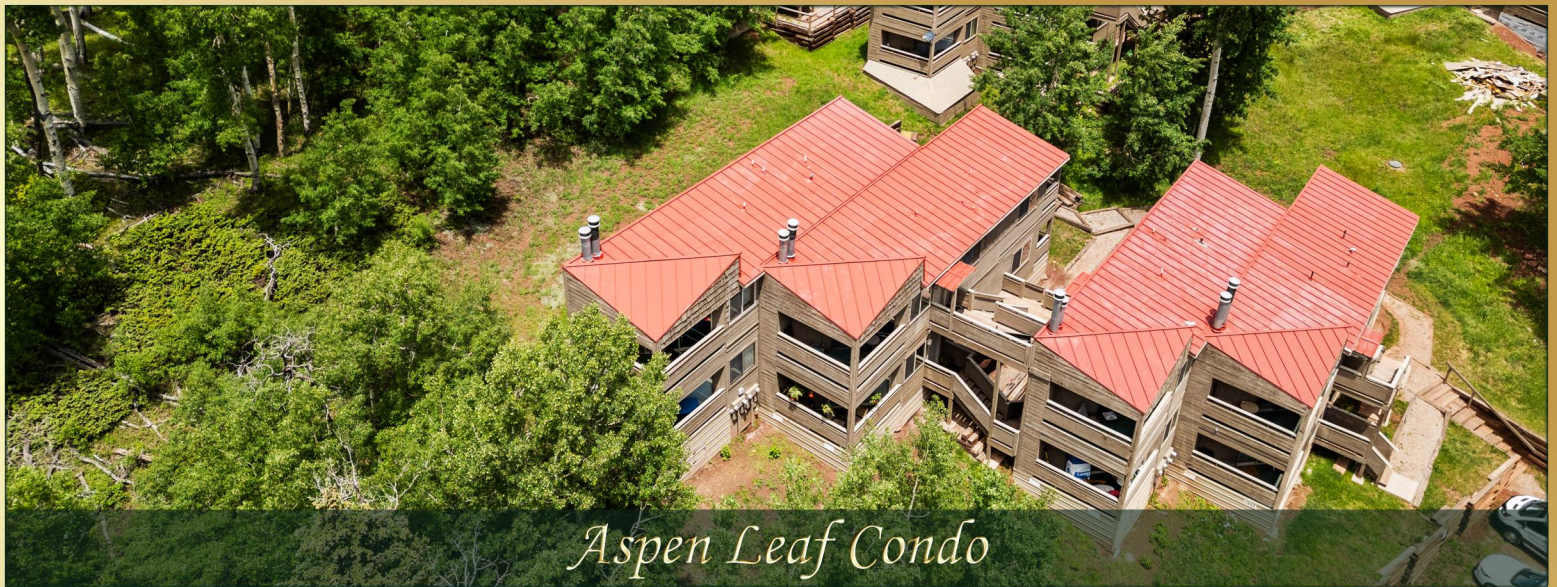

Panadero Ave, Cuchara

\$167,000

Capture Colorado
Mountain Properties, llc.
CaptureColorado.com

Aspen Leaf Condo

1 Bed, 1 Bath, 637 Sqft.

This 1 Bedroom/1 Bath Aspen Leaf condo is a beauty! It has a full size kitchen with custom made wood bar, textured walls and ceilings, wood burning fireplace with designer wood mantle, new windows and doors, new light fixtures and electrical upgrades. It is a lower level unit for easy access. Most of furnishings remain. Great mountain views off the decks with aspen and pine trees galore. The condo is within walking distance to Cuchara Mountain Mercantile and Ski Area, Mini-Golf, Frisbee Golf and many hiking trails including Baker trail. The Village of Cuchara is only 3 miles away and has great restaurants and shops. There are four fishing lakes within 10 miles which are Blue Lake, Bear Lake, North Lake and Monument Lake Resort. Potential future HOA assessment.