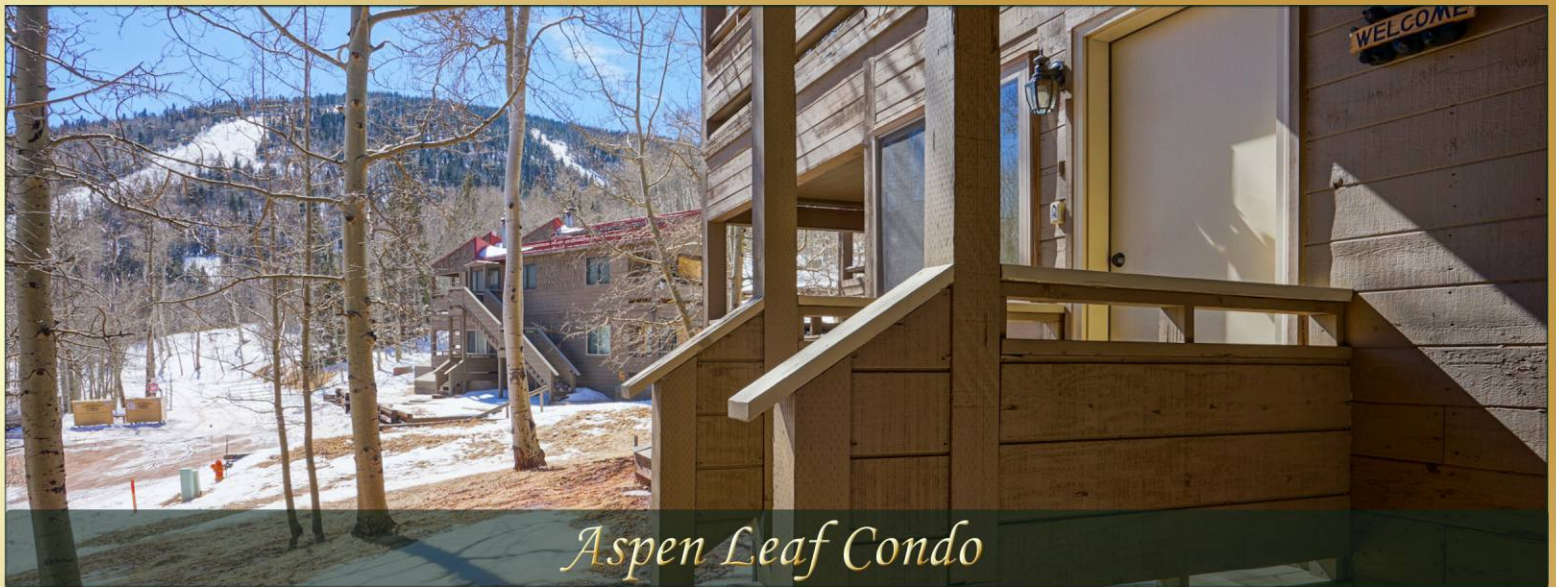

Panadero Ave, La Veta
\$140,000

Capture Colorado
Mountain Properties, llc.
CaptureColorado.com

Aspen Leaf Condo

**2 Bed, 1 Bath, 637 Sqft.
Condo 1st Floor**

Highly sought after 2 bedroom/1 bath Aspen Leaf condo (lower unit), fully furnished and ready to enjoy or rent to others. This condo is within walking distance to the Cuchara Mountain Park. Walking trails, biking, and sledding within close proximity you will not want to miss out the beautiful outdoors that surround this Aspen Leaf Village condo.