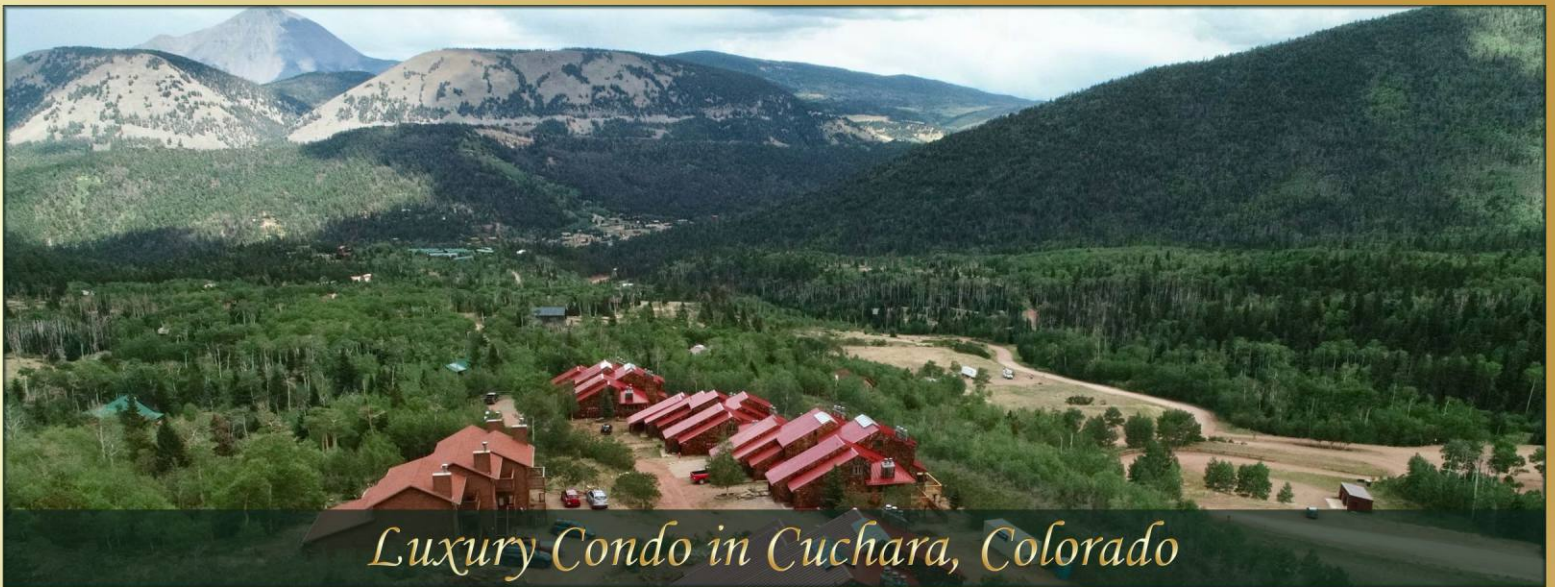

Panadero Ave, Cuchara

\$189,000

Capture Colorado
Mountain Properties, llc.
CaptureColorado.com

**4 Bed, 3 Bath, 2 Fireplaces,
2,058 Sqft. 5,501 sq ft.**

Magnificent views, 4 bedroom, 3 bath, 2 fireplaces. Beat the heat and escape the city to enjoy the quiet serenity of Cuchara Colorado.

This end unit adjoins National Forest area and sits high above the Cuchara Mountain Resort formerly luxury ski in and ski out condos.

High speed internet for an in home office or Mountain getaway.

Priced to sell quickly \$189,000