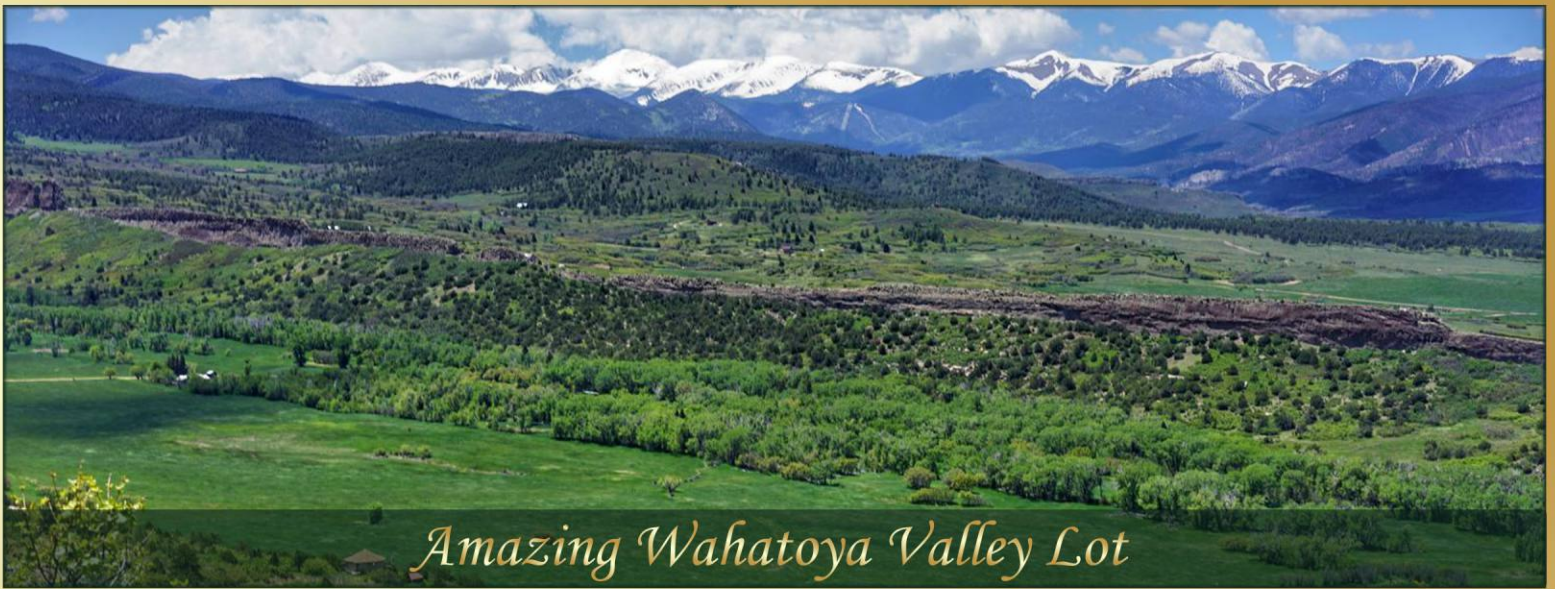

CR 360 Tract B, La Veta

\$127,000

Capture Colorado
Mountain Properties, llc.
CaptureColorado.com

Amazing Wahatoya Valley Lot

13.11 Acres Lot with Amazing Rock Outcropping

Huajatolla Valley Acreage . . . At one of the most highly sought after southern Colorado areas, sits this 13+ acre parcel which is on County Road 360.