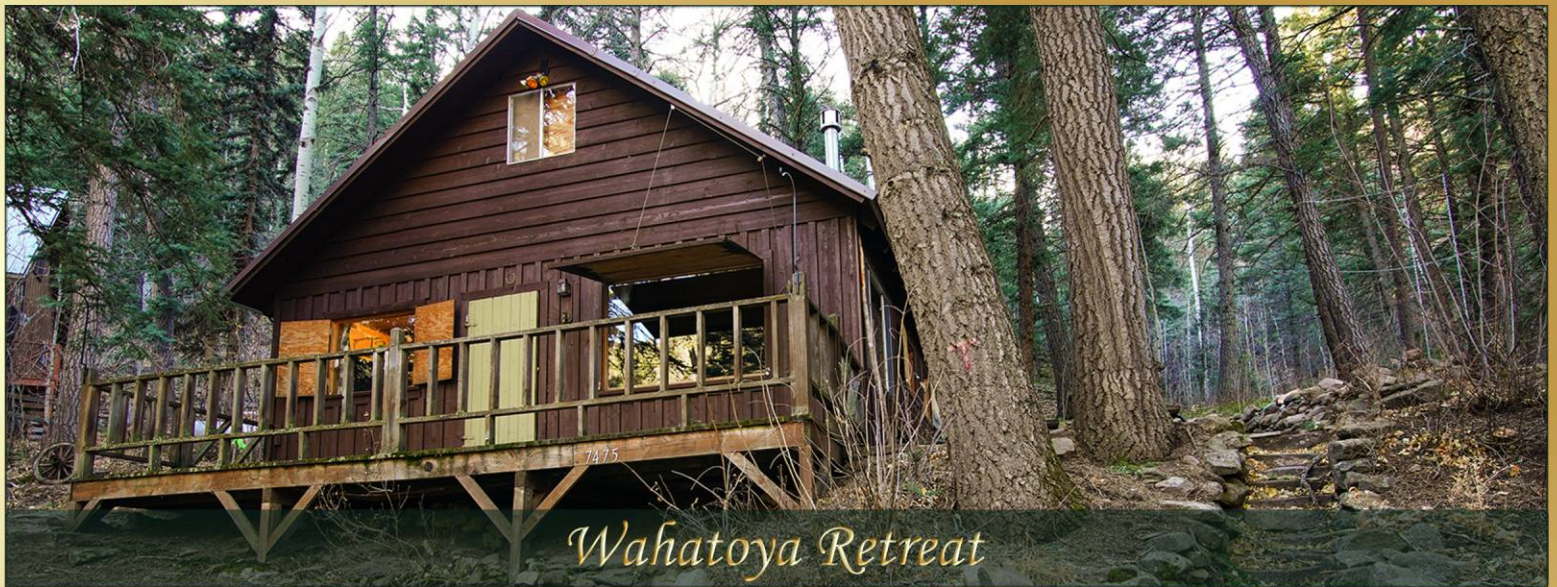

CR 360, LaVeta \$220,000

Capture Colorado
Mountain Properties, llc.
CaptureColorado.com

Wahatoya Retreat

**2 Bed, 1 Bath, 1,008 Sqft.
.172 Acres**

Enjoy hearing nearby Wahatoya Creek (not contiguous to property) from your history filled little cabin in Wahatoya Canyon. Spring water feeds the cabin which is turned on Memorial Day for your Wonderful summer, spring, and fall enjoyment. This 1000 sq. ft. has two bedrooms and one bath. This seasonal cabin will warm your heart while escaping the pressure of the rat race. The Wilderness area is a small hike from the front deck and hungry brook trout await your hook. A propane fireplace warms those chilly evenings and just about 6 miles into the Quaint Town of La Veta. The cabin is sold fully Furnished and will be a Cash only Sale. The uniqueness of this 1957 cabin warrants the price at \$220,000.