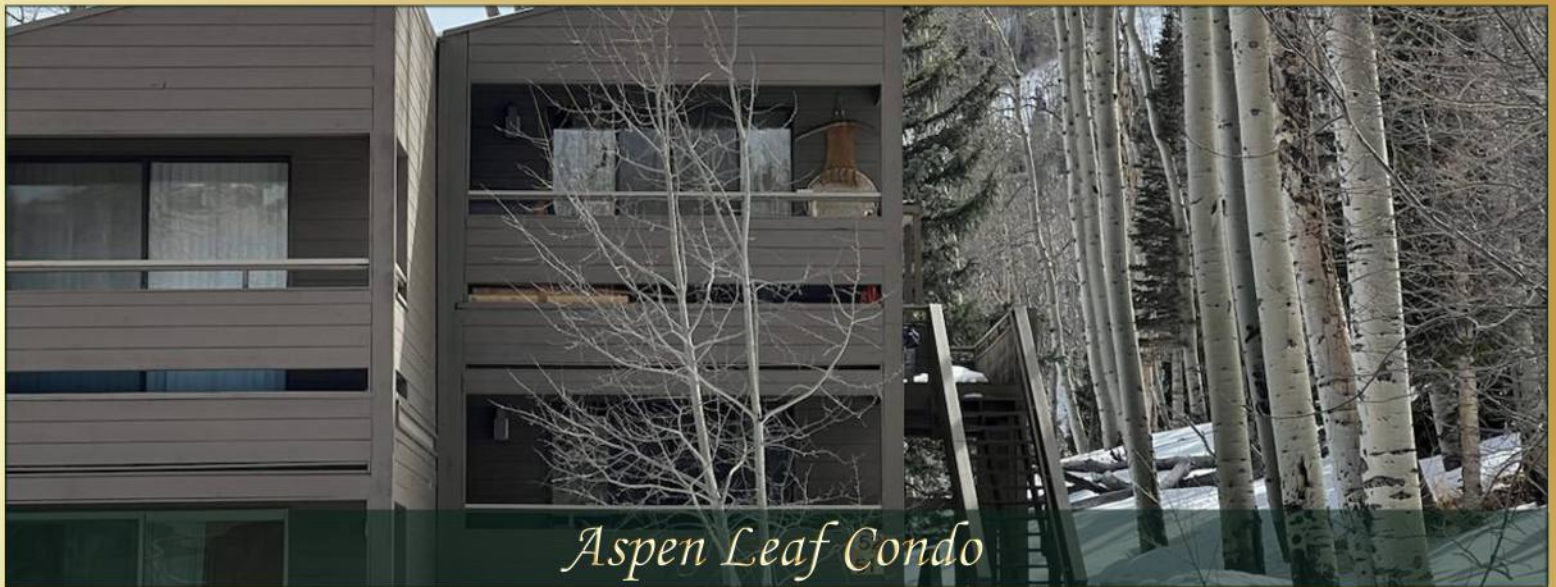

Panadero Ave, Cuchara

\$160,000

Capture Colorado

Mountain Properties, llc.  
CaptureColorado.com

*Aspen Leaf Condo*

**2 Bed, 1 Bath, 637 Sqft.**

This Furnished Aspen Leaf Condo is located in a Choice location next to the Forested area. West Peak views from Front Deck and near entrance to Baker Creek Trailhead. Two Bedroom/One Bathroom 637 sq ft with wood-burning fireplace. Lower Level for Easier Access. Walking distance to Cuchara Mountain Park and Skiing.