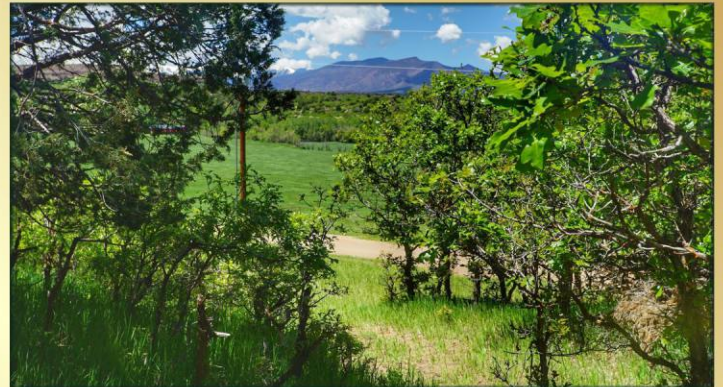

CR 360 Tract A, La Veta

\$129,000

Capture Colorado
Mountain Properties, llc.
CaptureColorado.com

Amazing Wahatoya Valley Lot

13.18 Acres Lot with Amazing Rock Outcropping

Huajatolla Valley Acreage . . . At one of the most highly sought after southern Colorado areas, sits this 13+ acre parcel which is on County Road 360 with a flat building site along the county road.

No Covenants on this property. You could build a tiny home or your dream home in the greatly sought after Huajatolla Valley.

Power is to the property along with a great shared water well. Amazing rock out cropping's are on this stunning property.