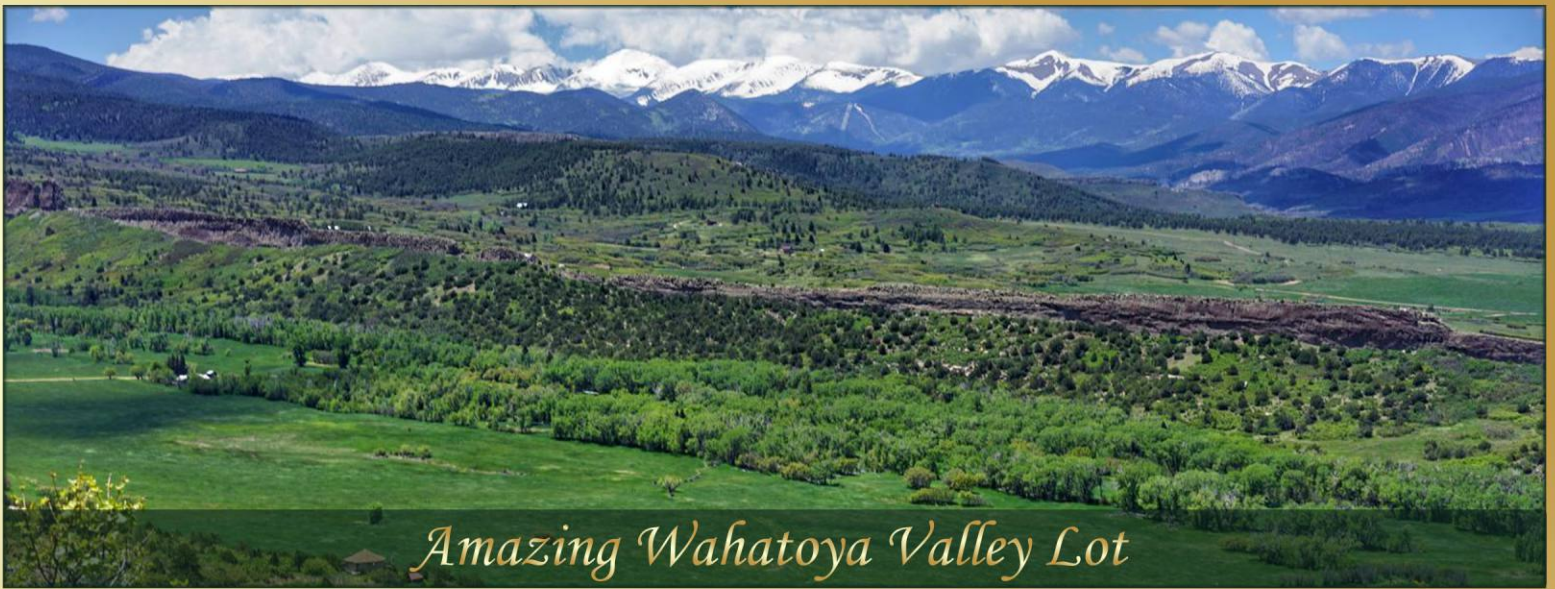

CR 360 Tract A, La Veta

\$129,000

Capture Colorado
Mountain Properties, llc.
CaptureColorado.com

Amazing Wahatoya Valley Lot

13.18 Acres Lot with Amazing Rock Outcropping

Huajatolla Valley Acreage . . . At one of the most highly sought after southern Colorado areas, sits this 13+ acre parcel which is on County Road 360 with a flat building site along the county road.

No Covenants on this property. You could build a tiny home or your dream home in the greatly sought after Huajatolla Valley.

Power is to the property along with a great shared water well. Amazing rock out cropping's are on this stunning property.